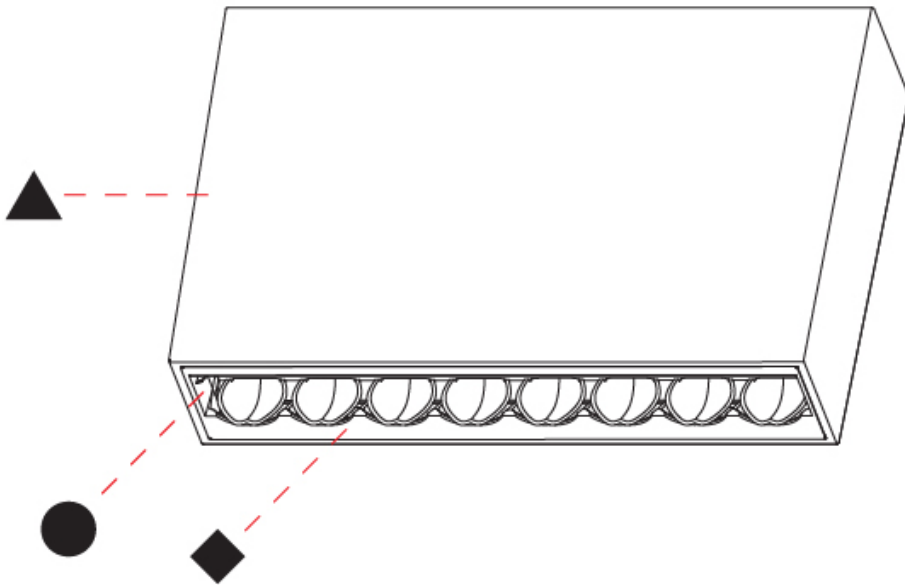

MAGIQ HOLLOW WALLWASH SURFACE

A3D188-

PROJECT _____

TYPE _____

SPECIFIER _____

QUANTITY _____

DATE _____

A